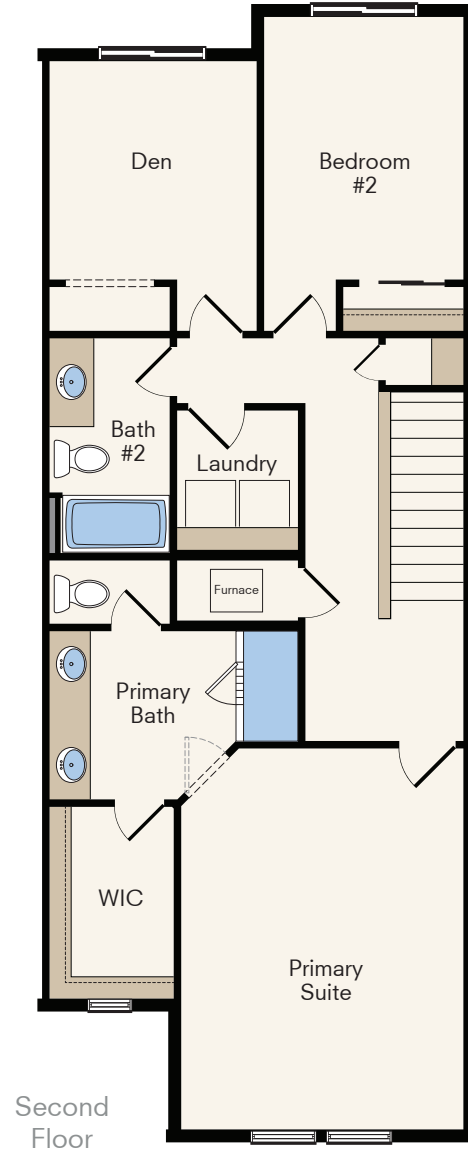

HubbleHomes.com

Let's get you home.