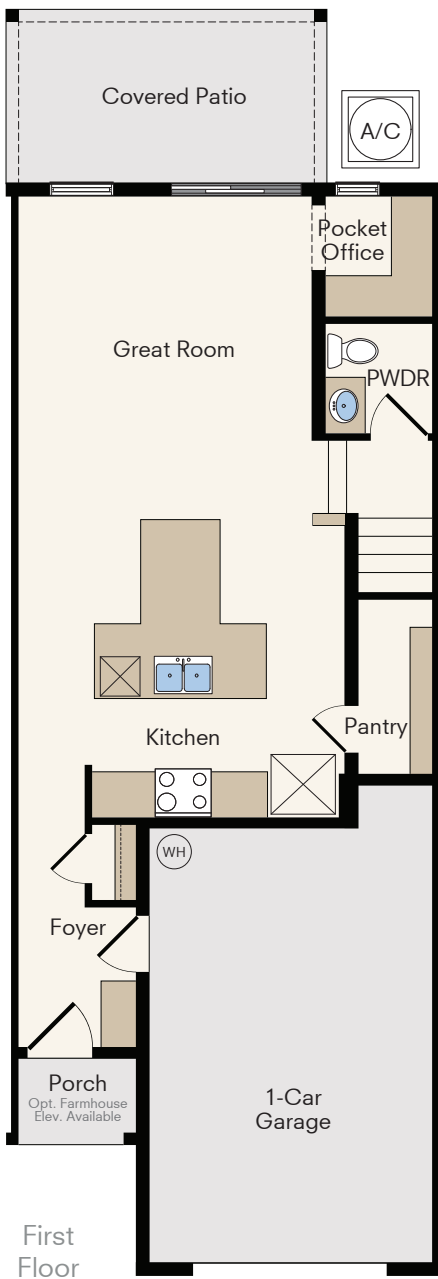

HubbleHomes.com

Let's get you home.